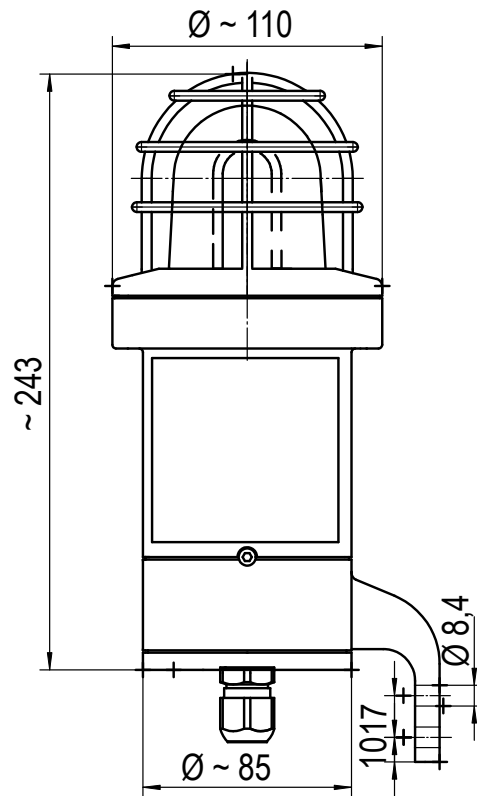

Ex-Proof Strobe Beacon dSF

II 2 G Ex d e IIC T5/T6 Gb
 II 2 D Ex tb IIIC T95 °C/T80 °C Db
 -55 °C ≤ Ta ≤ +55 °C
 Zone 1, 2, 21, 22

Features

- ▶ Visual signal device with powerful xenon tube for use in explosion endangered areas of zones 1 and 2
- ▶ Typical applications in chemical/petrochemical industries, refineries, vessel/aircraft industries, ammunition depots, fork lifts etc.
- ▶ Sturdy aluminium housing, coated or powder coated
- ▶ compact dimensions – also suitable for building in (only lens visible)
- ▶ Flameproof chamber „d“ – terminal connection chamber in protection class increased safety „e“
- ▶ For continuous operation
- ▶ Models with 5 J or 15 J strobe energy
- ▶ Hardened glass lens (borosilicate glass), 5 J and 15 J model with protection cage made of stainless steel
- ▶ 5 lens colours

Technical data

Type	dSF
Housing, colour	aluminium, surface coated or powder coated (yellow/blue)
Lens	hardened borosilicate glass
Lens colour	amber, red, clear, blue, green
Terminal	1,5 mm ² fine wire, 2,5 mm ² single wire
Cable entry	cable gland M20 x 1,5 and blind plug M20 x 1,5
Mounting	mounting bracket
Strobe frequency/lifetime	~ 1 Hz, approx. 5 x 10 ⁶ flashes
Operation	continuous
Insulation class	I – equipotential bonding: screw connection with wire protection clamp outside (cross section max. 4 mm ²)
Weight	2 kg
Approval	PTB 03 ATEX 1230

Order data

Type	Order No.	Denomination	Strobe energy (J)	Nominal voltage (V)	Voltage range (V)	Nominal current (A)
dSF1	335 00C 410	Ex-proof strobe beacon with protection cage	15	110/120 V AC 50-60 Hz	103-127 V AC	0,200
	335 00C 413			230/240 V AC 50-60 Hz	207-253 V AC	0,200
	335 10C 410		5	110/120 V AC 50-60 Hz	103-127 V AC	0,135
	335 10C 413			230/240 V AC 50-60 Hz	207-253 V AC	0,130
dSF2	335 00C 005	Ex-proof strobe beacon with protection cage	15	24 V DC	21-53 V DC	1,000
	335 00C 009			80 V DC	72-132 V DC	0,250
	335 10C 005		5	24 V DC	21-53 V DC	0,280
	335 10C 009			80 V DC	72-132 V DC	0,090